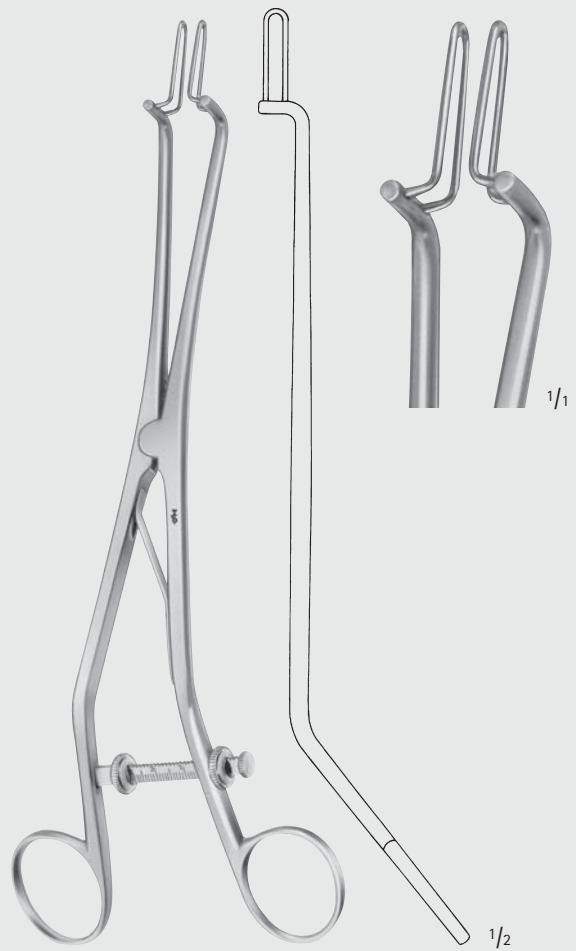

Sliding rail

- with adjustable dividers for clear and suitable storage of dilators, bougies, catheters and suchlike.
- Sliding rail as well as limiting bar can be optionally arranged in the wire baskets or on the wire bases. On the rail the dividers are slidable and are fixed by a spring mechanism. On demand, the dividers can be marked with identifications.

Anschlagrahmen DBGM
speziell zur Lagerung von Dilatatoren,
mit Befestigungsschrauben
Limiting bars DBGM
with securing screws,
particularly useful for storing dilators

Uterus-Dilatatoren – Uterine Dilators

Endospekula für Cervix und Harnröhre
Endospecula for Cervix and Urethra

EM

KOGAN

EM710R

ohne Sperre
without ratchet
240 mm, 9 1/2"

KOGAN

EM711R

mit Skalensperre und
Fixierschraube
with scale-ratchet and
fixing screw
240 mm, 9 1/2"