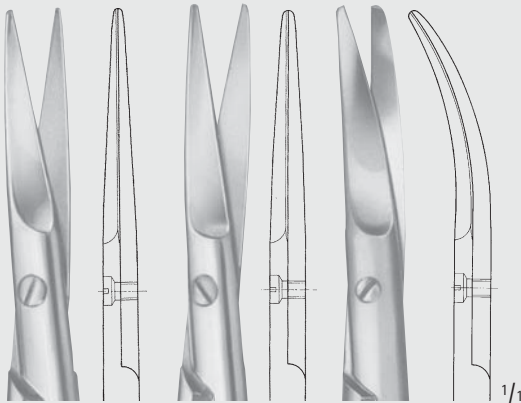

Scheren – Scissors
Präparierscheren, feine Modelle
Dissecting Scissors, Delicate Patterns

BC

BC633R

sehr fein
very delicate

BC634R

fein
delicate

BC635R

fein
delicate

TÖNNIS

BC633R-BC635R

Präparierscheren
Dissecting scissors
180 mm, 7"