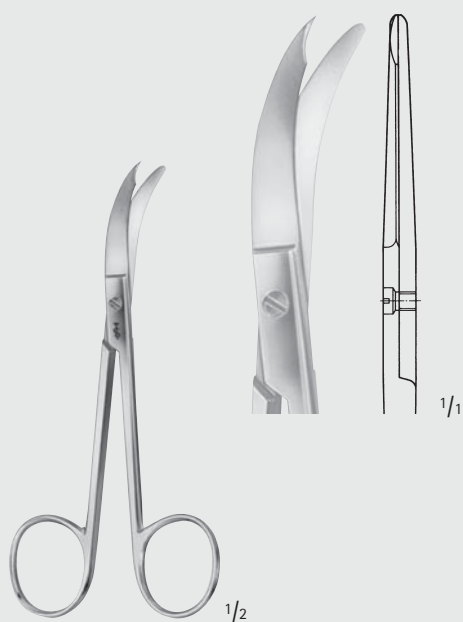

Scissors for Vascular Surgery

BC

BC658R	BC659R
gerade	gebogen
sehr fein	sehr fein
straight	curved
very	very
delicate	delicate

BC658R-BC659R
190 mm, 7 1/2"

THOREK
BC636R
180 mm, 7"

POTTS-SMITH
BC643R
190 mm, 7 1/2"

COOLEY
BC597R
190 mm, 7 1/2"

Scheren – Scissors
 Ligaturscheren
 Ligature Scissors

BC

BC801R	BC802R
90 mm	115 mm
3 1/2"	4 1/2"

SPENCER

BC801R-BC802R

BC803R

135 mm, 5 1/4"