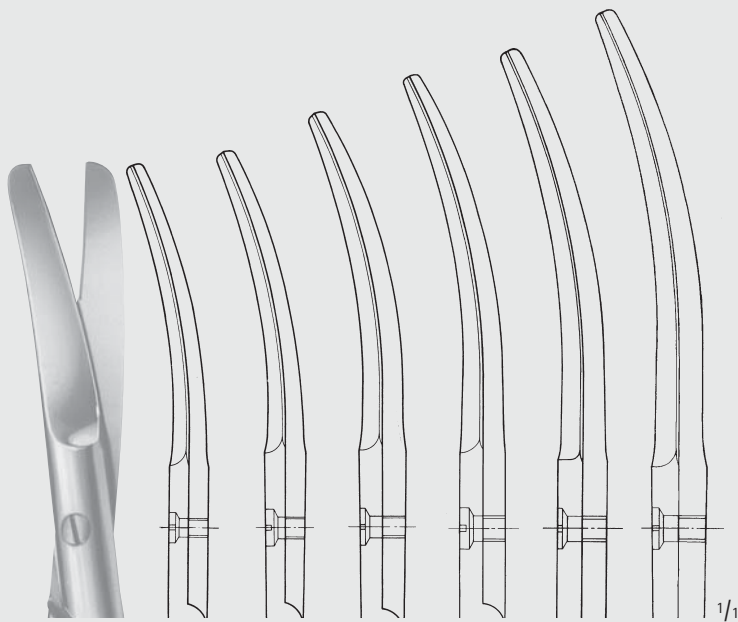

BC411R	BC413R	BC414R	BC415R	BC416R	BC417R
115 mm	130 mm	145 mm	150 mm	165 mm	175 mm
4 1/2"	5 1/8"	5 3/4"	6"	6 1/2"	7"

COOPER

BC411R-BC417R

Standard-Modelle
Standard patterns

MILLIMETERS