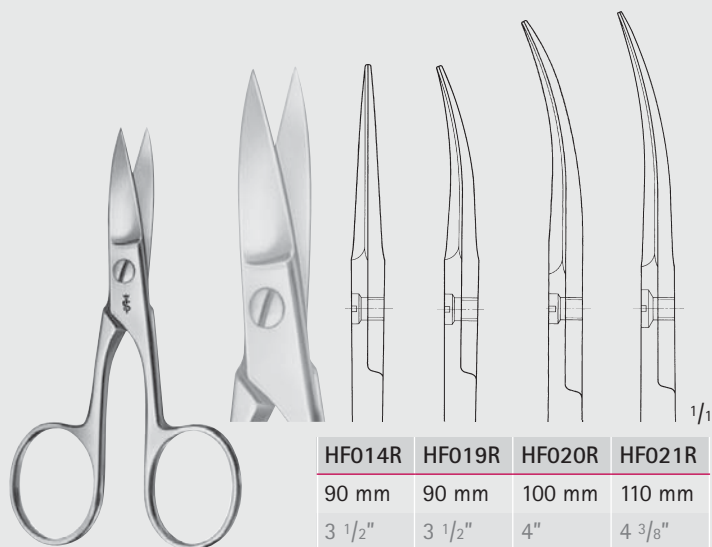

Scheren – Scissors

Nagelscheren

Nail Scissors

BC

HF400R

Nagelschere
Nail scissors
90 mm, 3 1/2"

HF409R

Nagelschere,
extra feines Modell
Nail scissors,
especially delicate pattern
90 mm, 3 1/2"

HF032R

Baby-Nagelschere
Baby nail scissors
85 mm, 3 1/8"

HF014R	HF019R	HF020R	HF021R
90 mm	90 mm	100 mm	110 mm
3 1/2"	3 1/2"	4"	4 3/8"

HF014R-HF021R

Nagelscheren
Nail scissors

HF028R	HF030R	HF031R
95 mm	95 mm	105 mm
3 3/4"	3 3/4"	4 1/8"