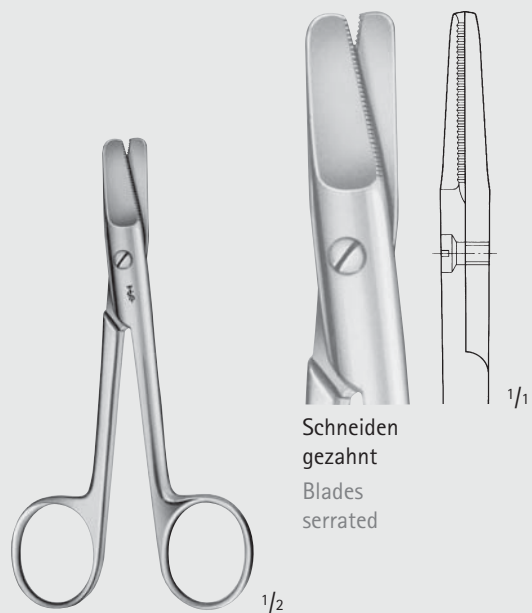

BC

BEEBE

DP560R-DP569R

110 mm, 4 3/8"

DP551R

120 mm, 4 3/4"

HARVEY

BC815R