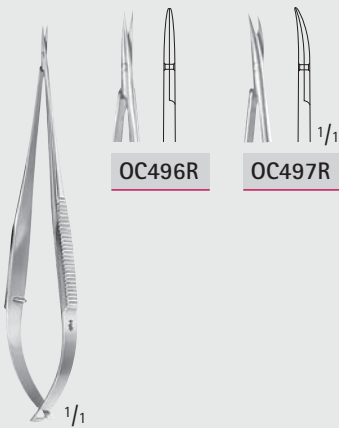

Scheren – Scissors

Mikro-Federscheren mit Flachgriffen
Micro Scissors (Spring Type) with Flat Handles

BC

OC496R

OC497R

OC496R-OC497R

105 mm, 4 1/8"