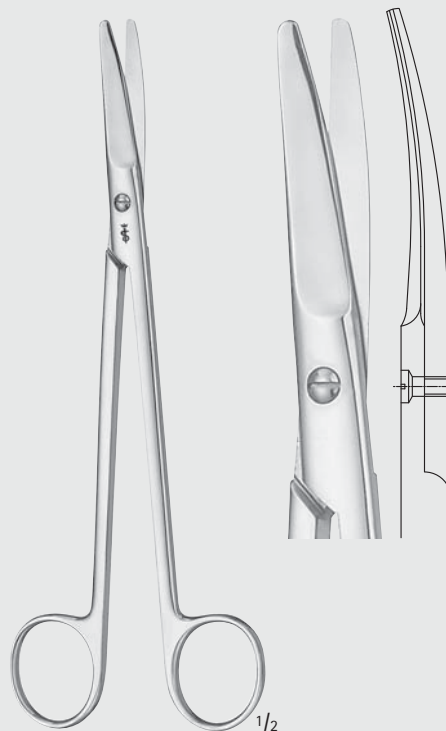

Scissors for Vascular Surgery

BC

BC658R	BC659R
gerade	gebogen
sehr fein	sehr fein
straight	curved
very	very
delicate	delicate

BC658R-BC659R
190 mm, 7 1/2"

THOREK
BC636R
180 mm, 7"

POTTS-SMITH
BC643R
190 mm, 7 1/2"