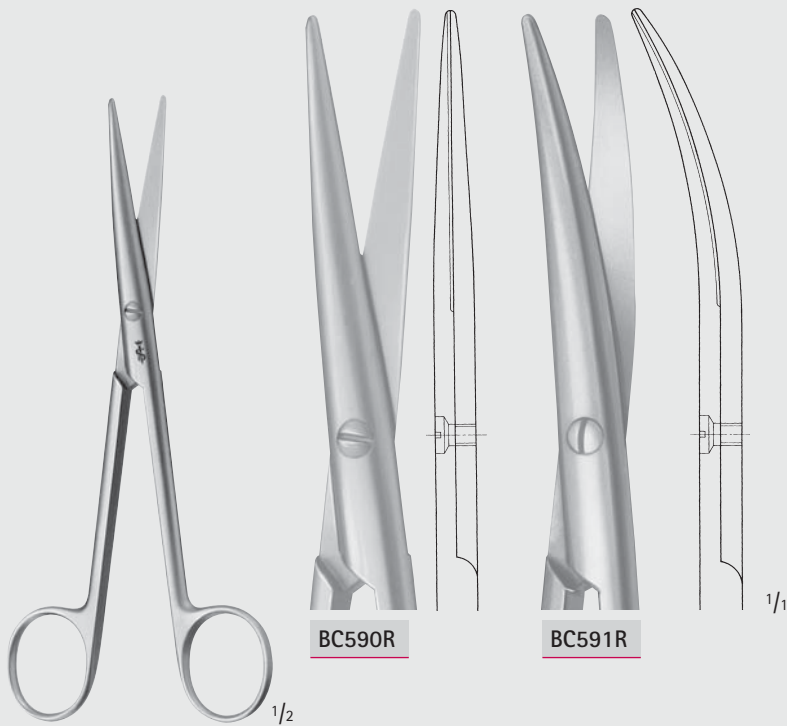

BC590R

BC591R

LEXER

BC590R-BC591R

schmal
narrow
165 mm, 6 1/2"