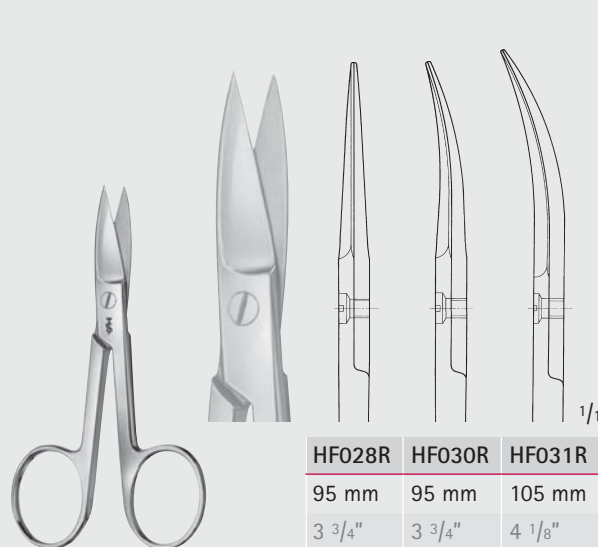

Scheren – Scissors

Nagelscheren

Nail Scissors

BC

HF400R

Nagelschere
Nail scissors
90 mm, 3 1/2"

HF409R

Nagelschere,
extra feines Modell
Nail scissors,
especially delicate pattern
90 mm, 3 1/2"

HF032R

Baby-Nagelschere
Baby nail scissors
85 mm, 3 1/8"

HF014R	HF019R	HF020R	HF021R
90 mm	90 mm	100 mm	110 mm
3 1/2"	3 1/2"	4"	4 3/8"

HF014R-HF021R

Nagelscheren
Nail scissors

HF028R	HF030R	HF031R
95 mm	95 mm	105 mm
3 3/4"	3 3/4"	4 1/8"

HF028R-HF031R

Nagelscheren
Nail scissors

Scheren – Scissors

Scheren für Gefäß- und Neurochirurgie
Scissors for Vascular and Neuro Surgery

BC

spitz/spitz
sharp/sharp

1/1

1/2