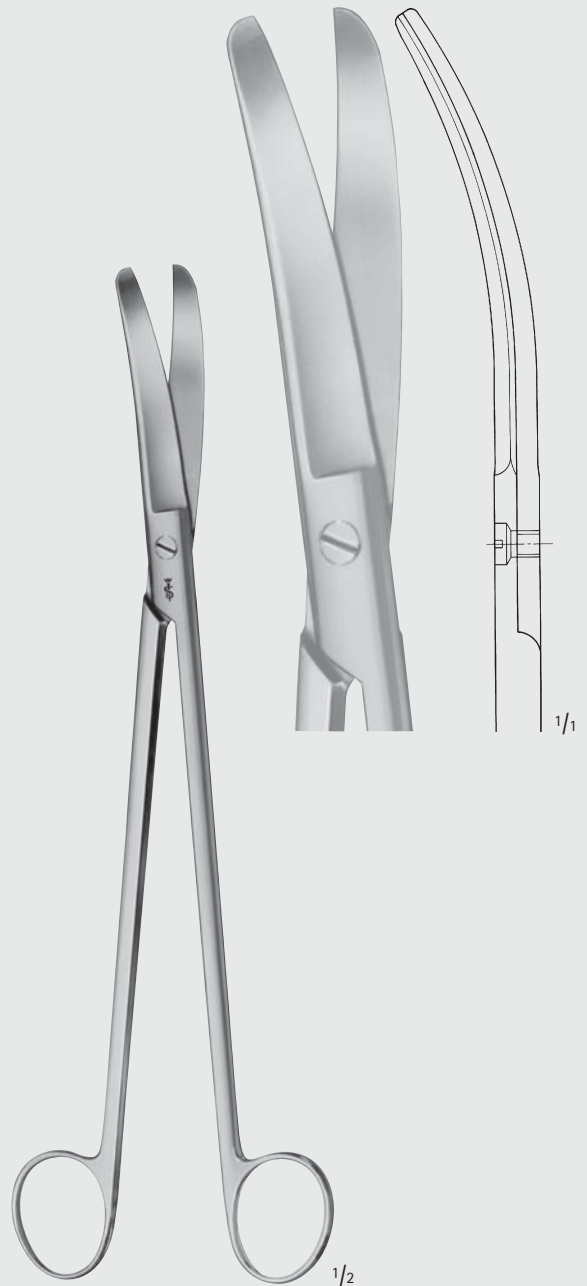

LLOYD-DAVIES (GOLIGHER'S)

BC621R

Rektumschere
Rectal scissors
270 mm, 10 3/4"