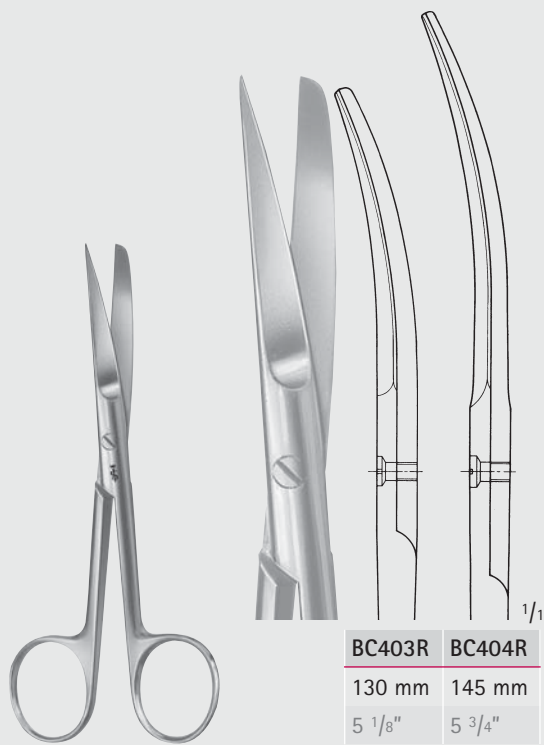

BC403R	BC404R
130 mm	145 mm
5 1/8"	5 3/4"

BC403R-BC404R

schlanke Modelle
slender patterns