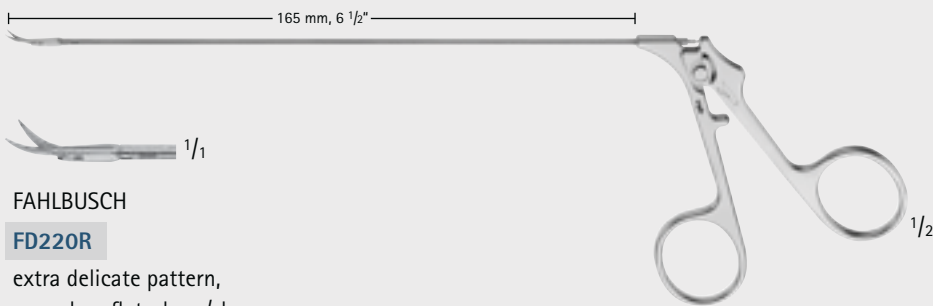

Instruments - Instrumente

Micro Scissors

Mikro-Scheren

Micro
Mikro

FAHLBUSCH

FD220R

extra delicate pattern,
curved on flat, sharp/sharp
horizontal cutting
sehr feines Modell,
aufgebogen, spitz/spitz
horizontal schneidend

FD220R-FD226R

with tubular shaft
mit Rohrschaft

NICOLA

FD226R

straight
sharp/sharp
gerade
spitz/spitz