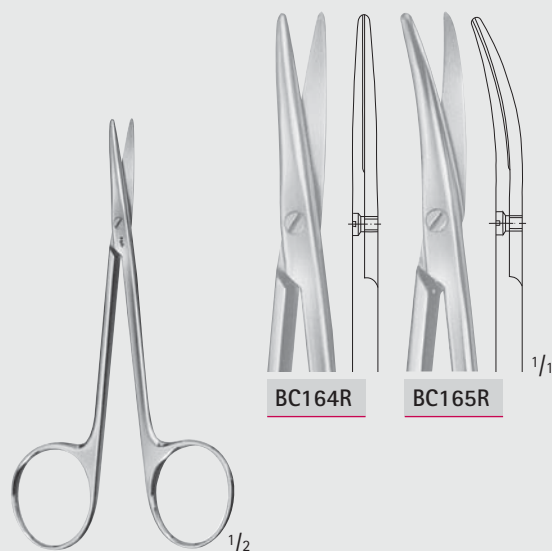

BC164R

BC165R

BC164R-BC165R

Präparierscheren
Dissecting Scissors
115 mm, 4 1/2"