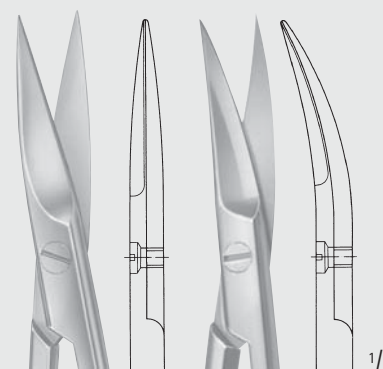

DO208R

DO209R