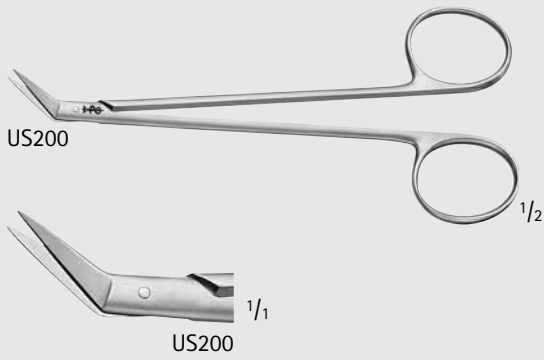

Catalog Number	Tip	Blade Angle	Blade Length (mm)	Length (in.)
BC678R	B/B	30°	21.5	8 7/8
BC679R	B/B	30°	21.5	10 3/4

BC678R-BC679R

CARDIO
VASCULAR

Cardiovascular

Delicate Scissors

BC957R-BC959R

BC957R

BC958R

BC959R

POTTS-SMITH SuperCut Scissors

Catalog Number	Tip	Blade Angle	Blade Length (mm)	Length (in.)
BC957R	B/B	25°	22	7 1/2
BC958R	B/B	45°	20	7 1/4
BC959R	B/B	60°	19	7

CARDIO
VASCULAR

Cardiovascular

Delicate Scissors

POTTS Vascular Scissors

Catalog Number	Tip	Blade Angle	Blade Length (mm)	Length (in.)
US200	S/S	45°	13	5 1/4

CARDIO
VASCULAR

Scheren – Scissors

Mikro-Federscheren mit Flachgriff

Micro Scissors (Spring Type) with Flat Handles