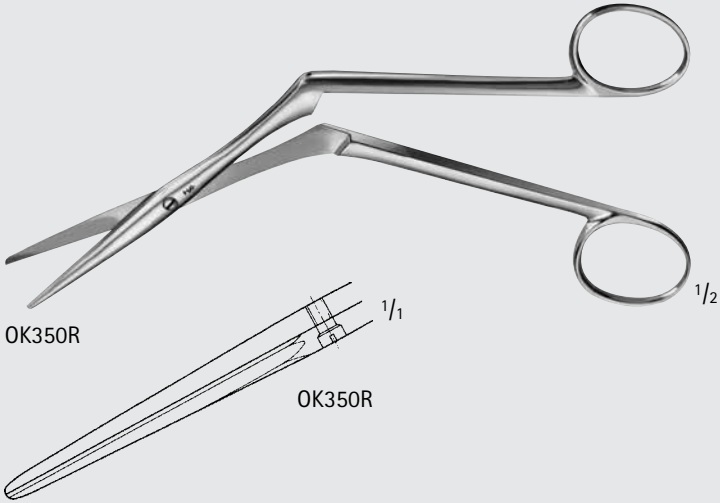

Catalog Number	Tip	Blade	Length (in.)
OK350R	B/B	STR	6 7/8