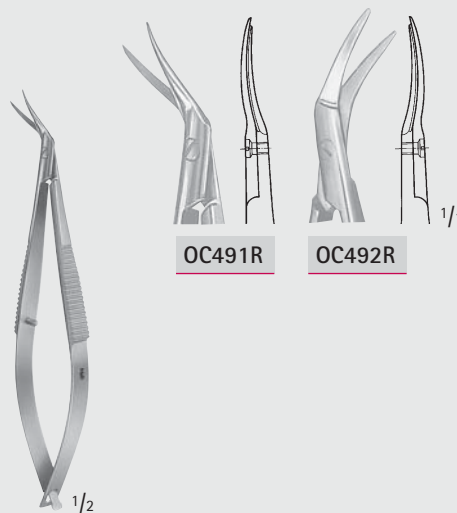

Mikro-Federscheren mit Flachgriffen
Micro Scissors (Spring Type) with Flat Handles

BC

OC496R

OC497R

OC496R-OC497R

105 mm, 4 1/8"

WECKER

OC461R

Augenschere

Eye scissors

110 mm, 4 1/2"

OC491R

OC492R

CASTROVIEJO

OC491R-OC492R

Augenscheren