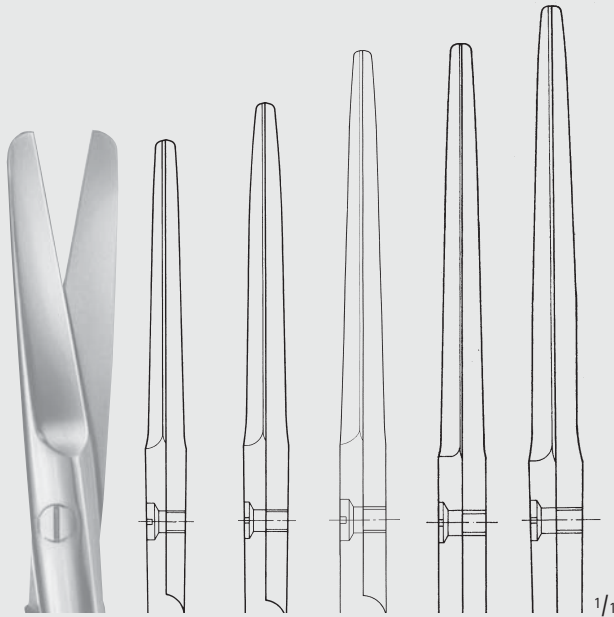

BC403R-BC404R

schlanke Modelle
 slender patterns

1 Blatt gezahnt
 1 blade serrated

BC497R

Wundrandschere
 Scissors for wound edges
 130 mm, 5 1/8"

Scheren – Scissors
Chirurgische Scheren
Surgical Scissors

BC