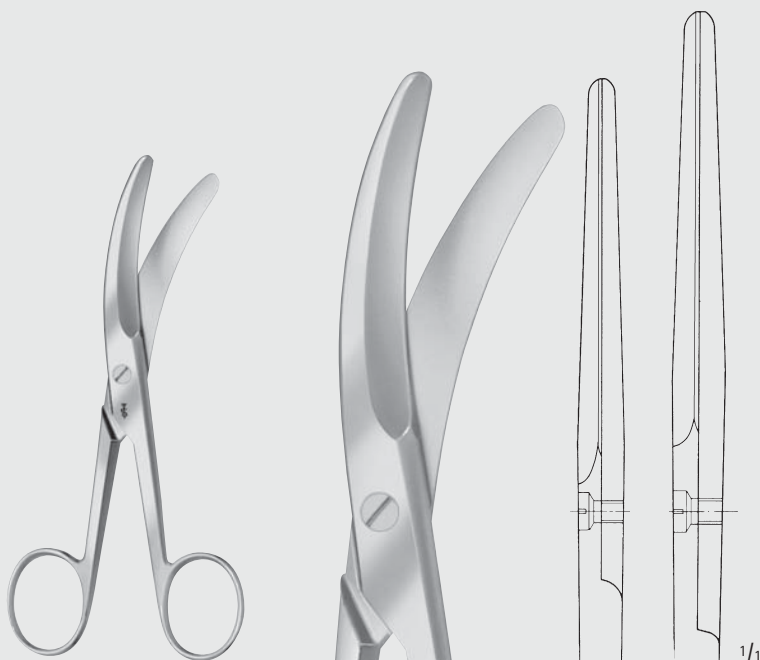

Umbilical cord scissors

155 mm, 6"

ET152R

Nabelschnurschere

Umbilical cord scissors

105 mm, 4 1/8"

BC796R-BC797R

Nabelschnurscheren