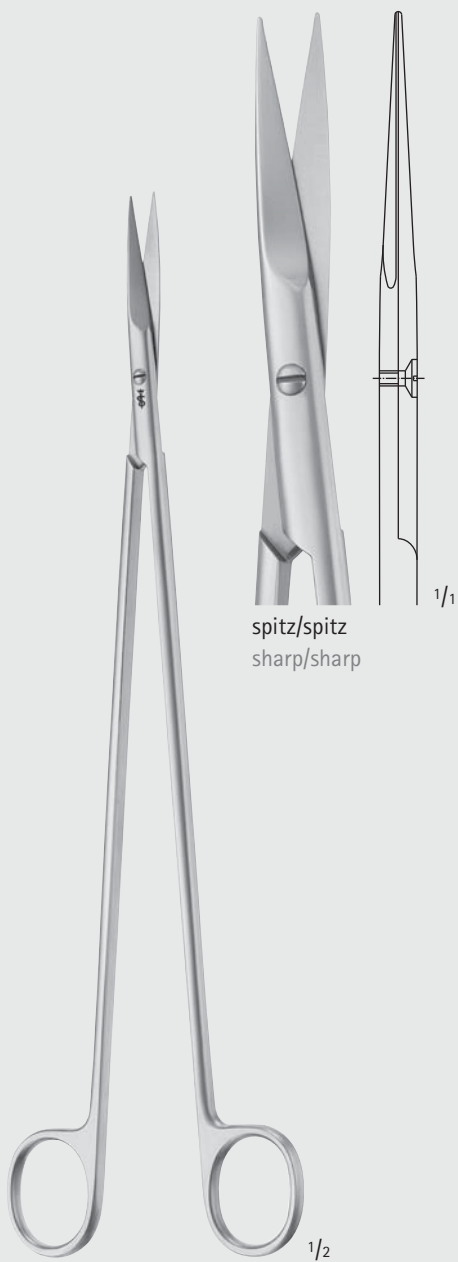

HF032R

Baby-Nagelschere
Baby nail scissors
85 mm, 3 1/8"

HF014R	HF019R	HF020R	HF021R
90 mm	90 mm	100 mm	110 mm
3 1/2"	3 1/2"	4"	4 3/8"

HF014R-HF021R

Nagelscheren
Nail scissors

HF028R	HF030R	HF031R
95 mm	95 mm	105 mm
3 3/4"	3 3/4"	4 1/8"

HF028R-HF031R

Nagelscheren
Nail scissors

Scheren – Scissors

Scheren für Gefäß- und Neurochirurgie
Scissors for Vascular and Neuro Surgery

BC

spitz/spitz
sharp/sharp

1/1

1/2