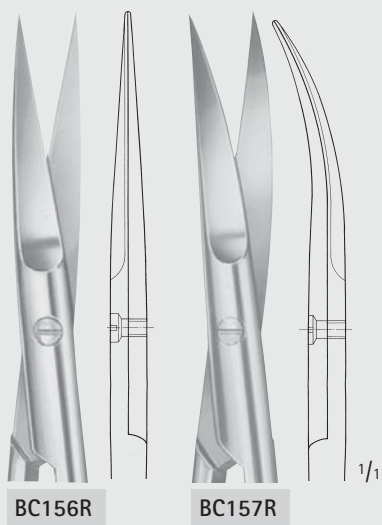

LOCKLIN

D0219R

155 mm, 6"

Scheren – Scissors

Feine Scheren

Delicate Scissors

BC

JOSEPH

BC156R-BC157R

150 mm, 6"

BC156R

BC157R

KELLY

BC160R-BC161R

175 mm, 7"

BC160R