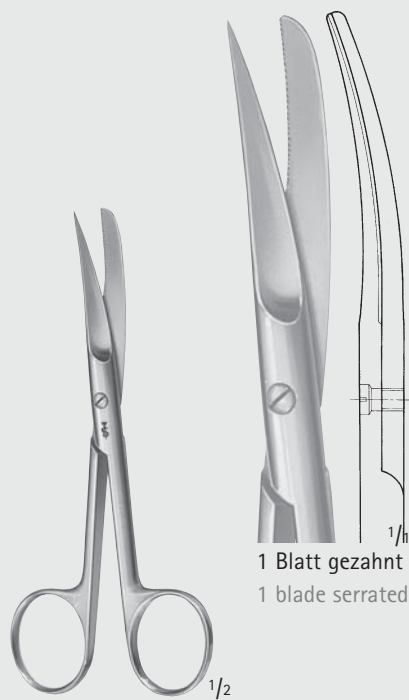

1 Blatt gezahnt
1 blade serrated

BC497R

Wundrandschere
Scissors for wound edges
130 mm, 5 1/8"