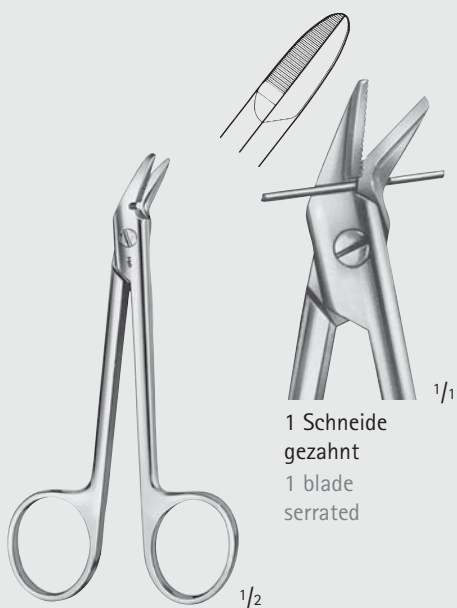

DP551R

120 mm, 4 3/4"