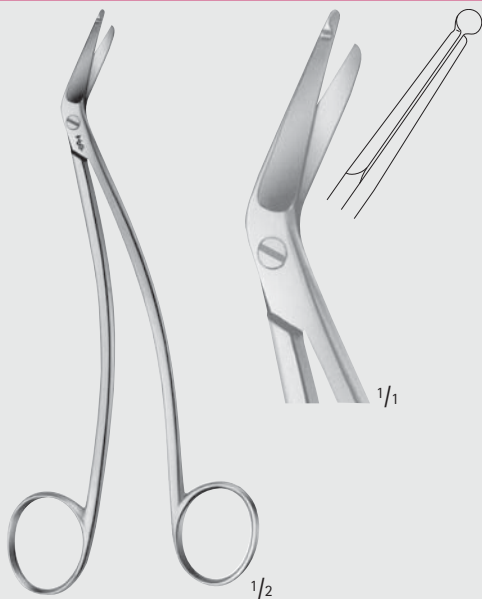

Scheren – Scissors

Scheren für Gefäß- und Neurochirurgie
Scissors for Vascular and Neuro Surgery

BC

SCHMIEDEN-TAYLOR

BC660R

Duraschere
Dura scissors
155 mm, 6"