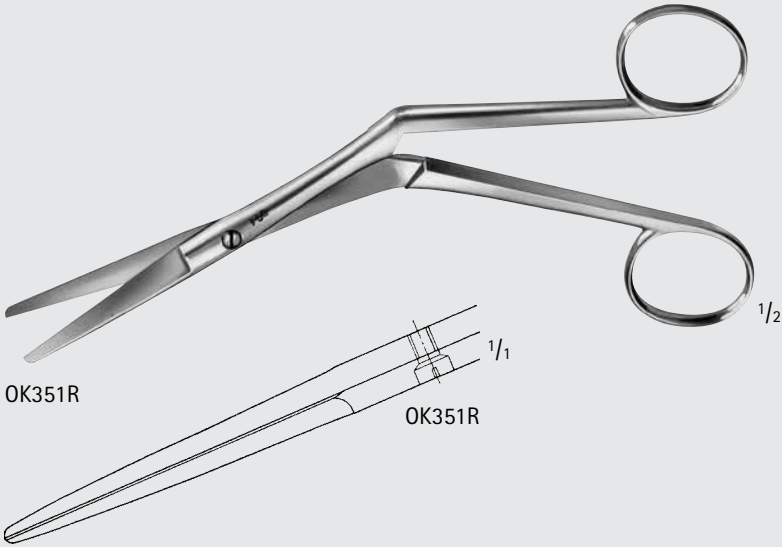

NICOLA

FD226R

straight
sharp/sharp
gerade
spitz/spitz

ENT-NASAL

Scissors

HEYMANN Nasal Scissors

Catalog Number	Tip	Blade	Length (in.)
OK351R	B/B	STR	7 1/2

HEYMANN-KNIGHT Nasal Scissors