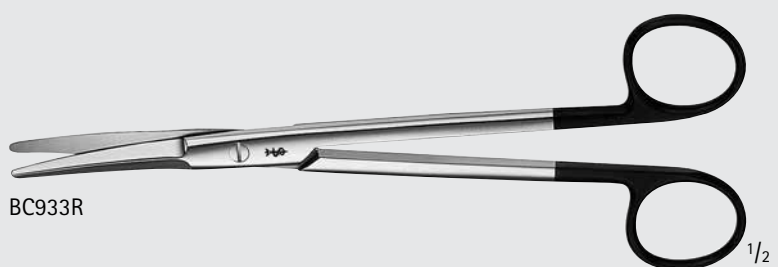

BC920R-BC921R

1/2

BC920R

1/1

BC921R

1/1

KAYE SuperCut Facelift Scissors, Delicate

Catalog Number	Tip	Blade	Length (in.)
BC933R	B/B	CVD	7 3/4