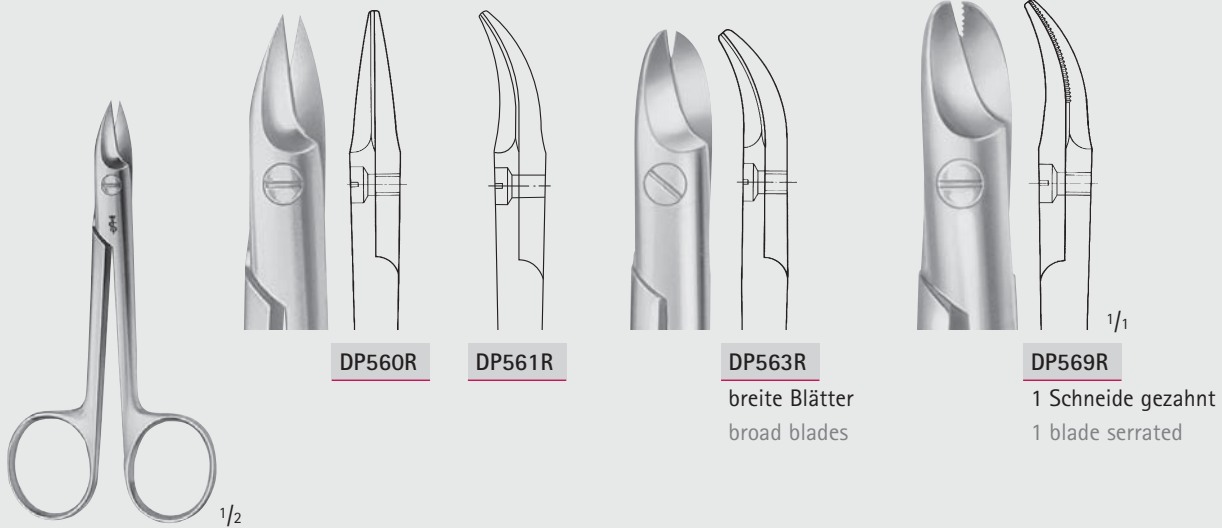

Scheren – Scissors
Draht- und Blehscheren
Wire Cutting Scissors

BC

BEEBE

DP560R-DP569R

110 mm, 4 3/8"