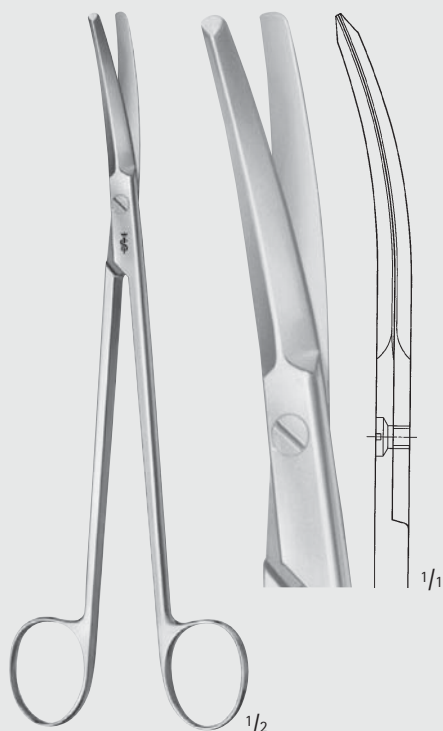

Scissors for Vascular Surgery

BC

BC658R	BC659R
gerade	gebogen
sehr fein	sehr fein
straight	curved
very	very
delicate	delicate

BC658R-BC659R
190 mm, 7 1/2"

THOREK
BC636R
180 mm, 7"

POTTS-SMITH
BC643R
190 mm, 7 1/2"