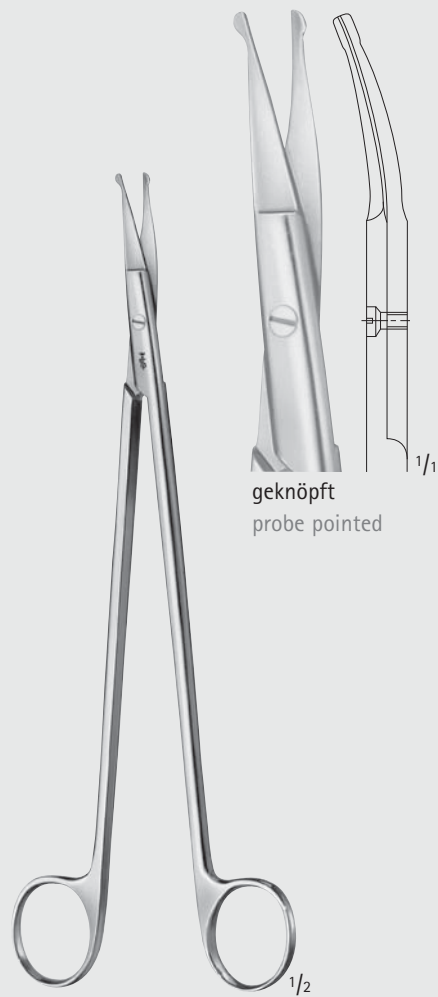

geknöpft
probe pointed

1/1

1/2

STRULLY

BC645R

220 mm, 8 3/4"