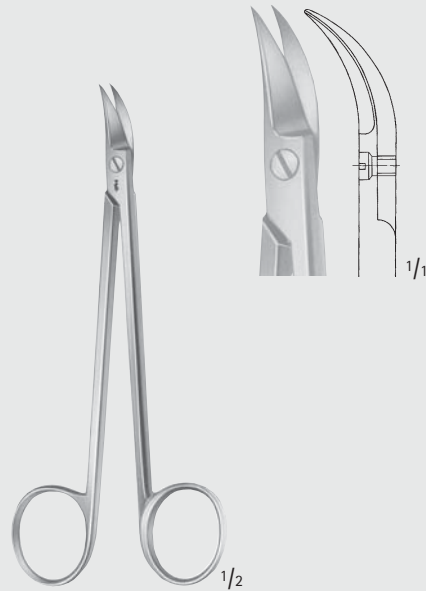

1/1

BC140R-BC145R

130 mm, 5 1/8"

Scheren – Scissors
Feine Scheren
Delicate Scissors

BC

CHADWICK

BC153R

115 mm, 4 1/2"