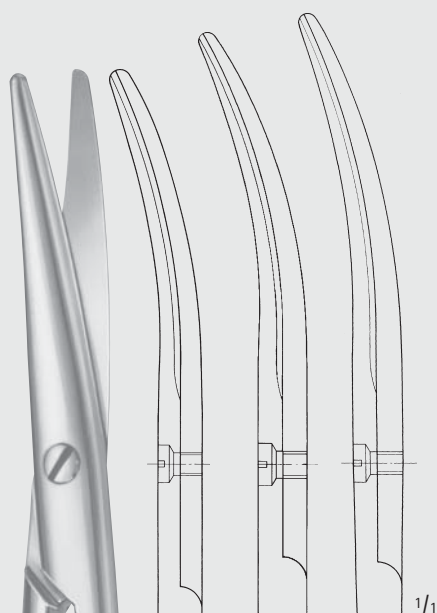

BC007R

JOSEPH

BC006R-BC007R

150 mm, 6"

MILLIMETERS

Scheren – Scissors

Feine Scheren - große Ringform

Delicate Scissors - Large Ring Design

schmal
 narrow
 165 mm, 6 1/2"

MAYO-LEXER

BC592R

Standard-Modell
 Standard pattern
 165 mm, 6 1/2"

MILLIMETERS

Scheren – Scissors
 Präparierscheren
 Dissecting Scissors

BC

BC584R	BC585R
165 mm	200 mm
6 1/2"	8"