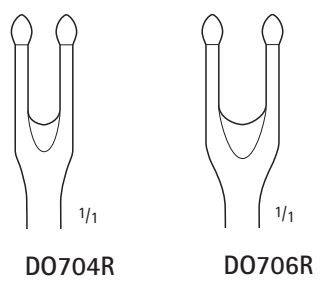

Tampers, Chisels, Osteotomes

DO704R 4 mm
DO706R 6 mm
Osteotome
185 mm, 7 1/4"