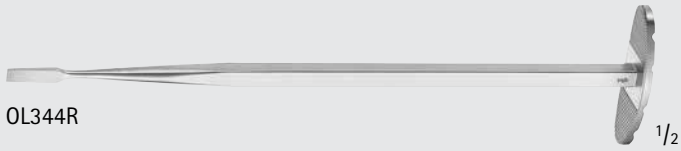

DAUTREY Osteotome

Catalog Number	Tip Size (mm)	Blade Shape	Length (in.)
OL344R	4	STR	6 3/4
OL345R	6	STR	6 3/4
OL346R	6	SLIGHTLY CVD	6 3/4
OL347R	6	STRONGLY CVD	6 3/4
OL348R	8	STR	6 3/4
OL349R	8	SLIGHTLY CVD	6 3/4
OL350R	8	STRONGLY CVD	6 3/4

1/16