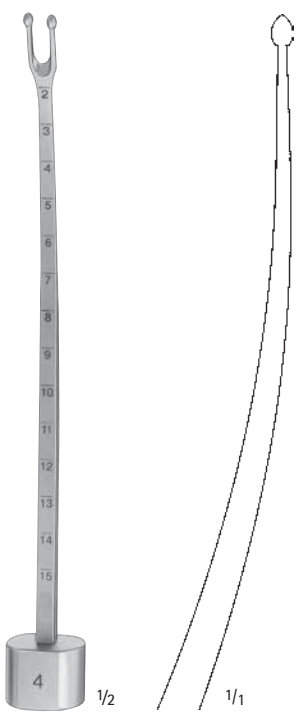

Tampers, Chisels, Osteotomes

DO704R 4 mm
DO706R 6 mm
Osteotome
185 mm, 7 1/4"