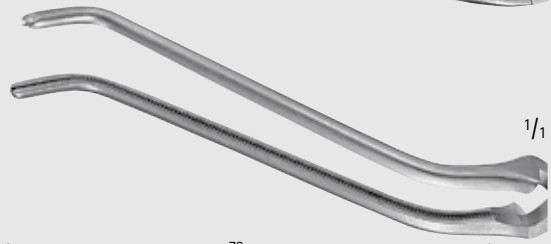

Schließdruck 180 g

Mini-bulldog clamps

Closing force 180 g

gerade
straight

gewinkelt, 55°
angled, 55°

curved
gebogen

	FB362R	FB364R	FB366R	FB363R	FB365R	FB367R	FB369R
Gesamtlänge:	50 mm	55 mm	60 mm	50 mm	50 mm	55 mm	55 mm
Total length:	2"	2 1/8"	2 3/8"	2"	2"	2 1/8"	2 1/8"
Maullänge:	10 mm	14 mm	20 mm	10 mm	14 mm	20 mm	20 mm
Jaw length:	3/8"	1/2"	3/4"	3/8"	1/2"	3/4"	3/4"

CARDIO
VASCULAR

Cardiovascular

Bulldog and Micro Vessel Clamps

FB382R

FB383R

GREGORY Mini-Bulldog Clamp

Catalog Number	Jaw Length (mm)	Jaw	Length (in.)
FB382R	50	ANG	4 1/8
FB383R	65	ANG	4 3/4

INCHES

Cardiovascular

Bulldog and Micro Vessel Clamps

GREGORY Mini-Bulldog Clamp

Catalog Number	Jaw	Jaw Length (mm)	Length (in.)
FB384R	CVD-LEFT	70	4 3/4
FB385R	CVD-RIGHT	70	4 3/4

FB384R-FB385R

FB384R

FB385R

Cardiovascular

Bulldog and Micro Vessel Clamps

FB420R, FB422R, FB424R, FB426R

FB421R, FB423R, FB425R, FB427R

DEBAKEY Atraumatic Mini-Bulldog Clamp

Catalog Number	Jaw	Jaw Length (mm)	Length (in.)
FB420R	STR	20	3 1/8
FB422R	STR	30	3 1/2
FB424R	STR	45	4 1/8
FB426R	STR	65	5
FB421R	CVD	20	3 1/8
FB423R	CVD	30	3 1/4
FB425R	CVD	45	3 3/4
FB427R	CVD	65	4 1/2