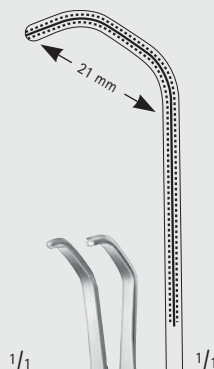

Schließdruck 180 g

Mini-bulldog clamps

Closing force 180 g

gerade
straight

gewinkelt, 55°
angled, 55°

curved
gebogen

	FB362R	FB364R	FB366R	FB363R	FB365R	FB367R	FB369R
Gesamtlänge:	50 mm	55 mm	60 mm	50 mm	50 mm	55 mm	55 mm
Total length:	2"	2 1/8"	2 3/8"	2"	2"	2 1/8"	2 1/8"
Maullänge:	10 mm	14 mm	20 mm	10 mm	14 mm	20 mm	20 mm
Jaw length:	3/8"	1/2"	3/4"	3/8"	1/2"	3/4"	3/4"

DE BAKEY
FB352R

DE BAKEY
FB353R

GLOVER
FB431R

DE BAKEY
FB357R

DE BAKEY
FB358R

DE BAKEY
FB359R

Gesamtlänge:	50 mm	48 mm	52 mm	73 mm	99 mm	95 mm
Total length:	2"	2"	2"	2 3/4"	4"	3 1/2"
Maullänge:	27 mm	27 mm	35 mm	38 mm	63 mm	54 mm
Jaw length:	1 1/8"	1 1/8"	1 1/3"	1 1/2"	2 1/2"	2 1/8"

INCHES

Cardiovascular

Bulldog and Micro Vessel Clamps

FB370R

FB374R-FB376R

FB377R

GLOVER Atraumatic Bulldog Clamp

Catalog Number	Jaw	Jaw Length (mm)	Length (in.)
FB370R	STR	25	2
FB374R	CVD	20	1 1/2
FB375R	CVD	30	2 3/8
FB376R	CVD	45	3
FB377R	CVD	55	4 3/4

CARDIO
VASCULAR

Cardiovascular

Bulldog and Micro Vessel Clamps

FB382R

FB383R

GREGORY Mini-Bulldog Clamp

Catalog Number	Jaw Length (mm)	Jaw	Length (in.)
FB382R	50	ANG	4 1/8
FB383R	65	ANG	4 3/4

INCHES