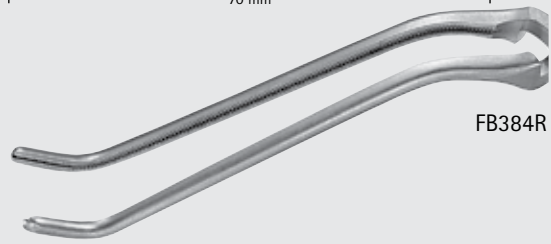

Schließdruck 180 g

Mini-bulldog clamps

Closing force 180 g

gerade
straight

gewinkelt, 55°
angled, 55°

curved
gebogen

	FB362R	FB364R	FB366R	FB363R	FB365R	FB367R	FB369R
Gesamtlänge:	50 mm	55 mm	60 mm	50 mm	50 mm	55 mm	55 mm
Total length:	2"	2 1/8"	2 3/8"	2"	2"	2 1/8"	2 1/8"
Maullänge:	10 mm	14 mm	20 mm	10 mm	14 mm	20 mm	20 mm
Jaw length:	3/8"	1/2"	3/4"	3/8"	1/2"	3/4"	3/4"

CARDIO
VASCULAR

Cardiovascular

Bulldog and Micro Vessel Clamps

FB382R

FB383R

GREGORY Mini-Bulldog Clamp

Catalog Number	Jaw Length (mm)	Jaw	Length (in.)
FB382R	50	ANG	4 1/8
FB383R	65	ANG	4 3/4

INCHES

Cardiovascular

Bulldog and Micro Vessel Clamps

GREGORY Mini-Bulldog Clamp

Catalog Number	Jaw	Jaw Length (mm)	Length (in.)
FB384R	CVD-LEFT	70	4 3/4
FB385R	CVD-RIGHT	70	4 3/4

FB384R-FB385R

FB384R

FB385R

Cardiovascular

Bulldog and Micro Vessel Clamps

FB420R, FB422R, FB424R, FB426R

FB421R, FB423R, FB425R, FB427R

DEBAKEY Atraumatic Mini-Bulldog Clamp

Catalog Number	Jaw	Jaw Length (mm)	Length (in.)
FB420R	STR	20	3 1/8
FB422R	STR	30	3 1/2
FB424R	STR	45	4 1/8
FB426R	STR	65	5
FB421R	CVD	20	3 1/8
FB423R	CVD	30	3 1/4
FB425R	CVD	45	3 3/4
FB427R	CVD	65	4 1/2