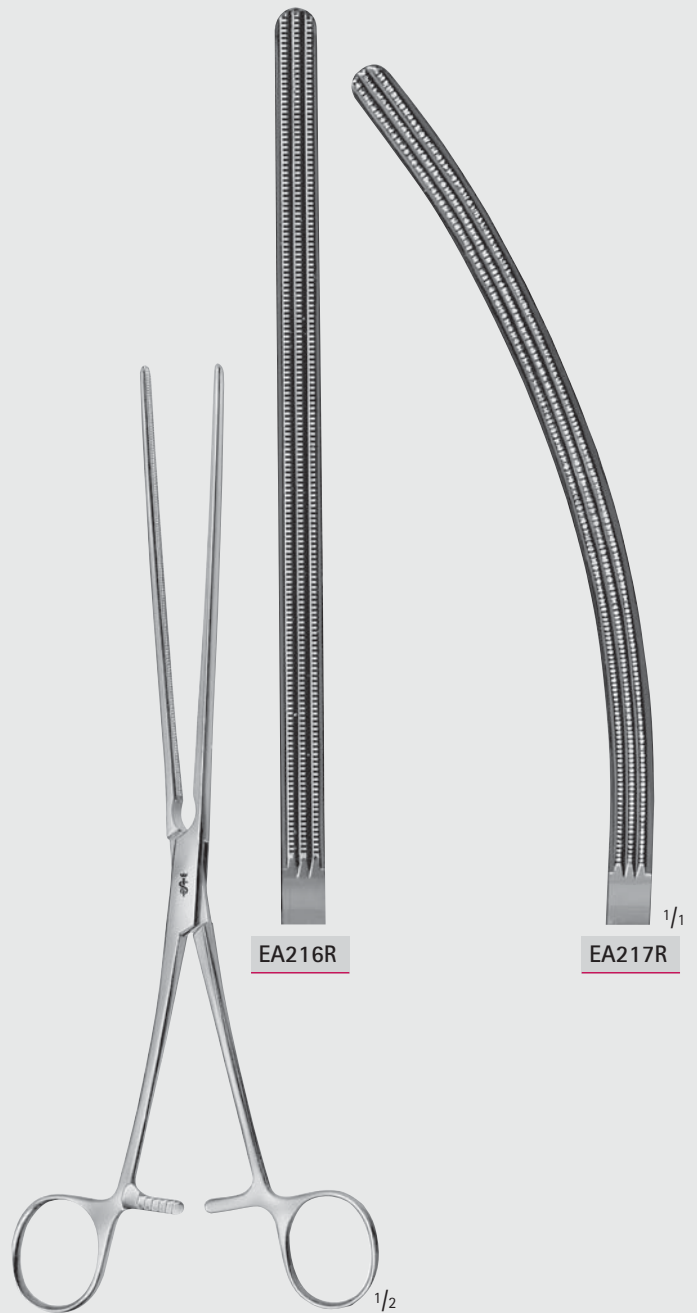

Colectomy clamp

200 mm, 8"

Abdominale Chirurgie – Abdominal Surgery
Darmklemmen
Intestinal Clamps

EA

MAYO-ROBSON

EA170R-EA171R

hart federnd
hard elastic
250 mm, 10"

AIRAUMATA®

MAYO-ROBSON

EA216R-EA217R

250 mm, 10"

MILLIMETERS

Abdominale Chirurgie – Abdominal Surgery
 Darmklemmen für Kinder
 Intestinal Clamps for Children

EA

BAINBRIDGE
 EA106R-EA107R
 155 mm, 6"

ALLEN
 EA114R
 155 mm, 6"

BABY-KOCHER
 EA116R-EA117R
 sehr elastisch
 very elastic
 130 mm, 5 1/8"

AIRAUMATA®

BABY-KOCHER
 EA220R-EA221R
 weich und elastisch
 soft and elastic
 130 mm, 5 1/8"

MILLIMETERS

Abdominale Chirurgie – Abdominal Surgery