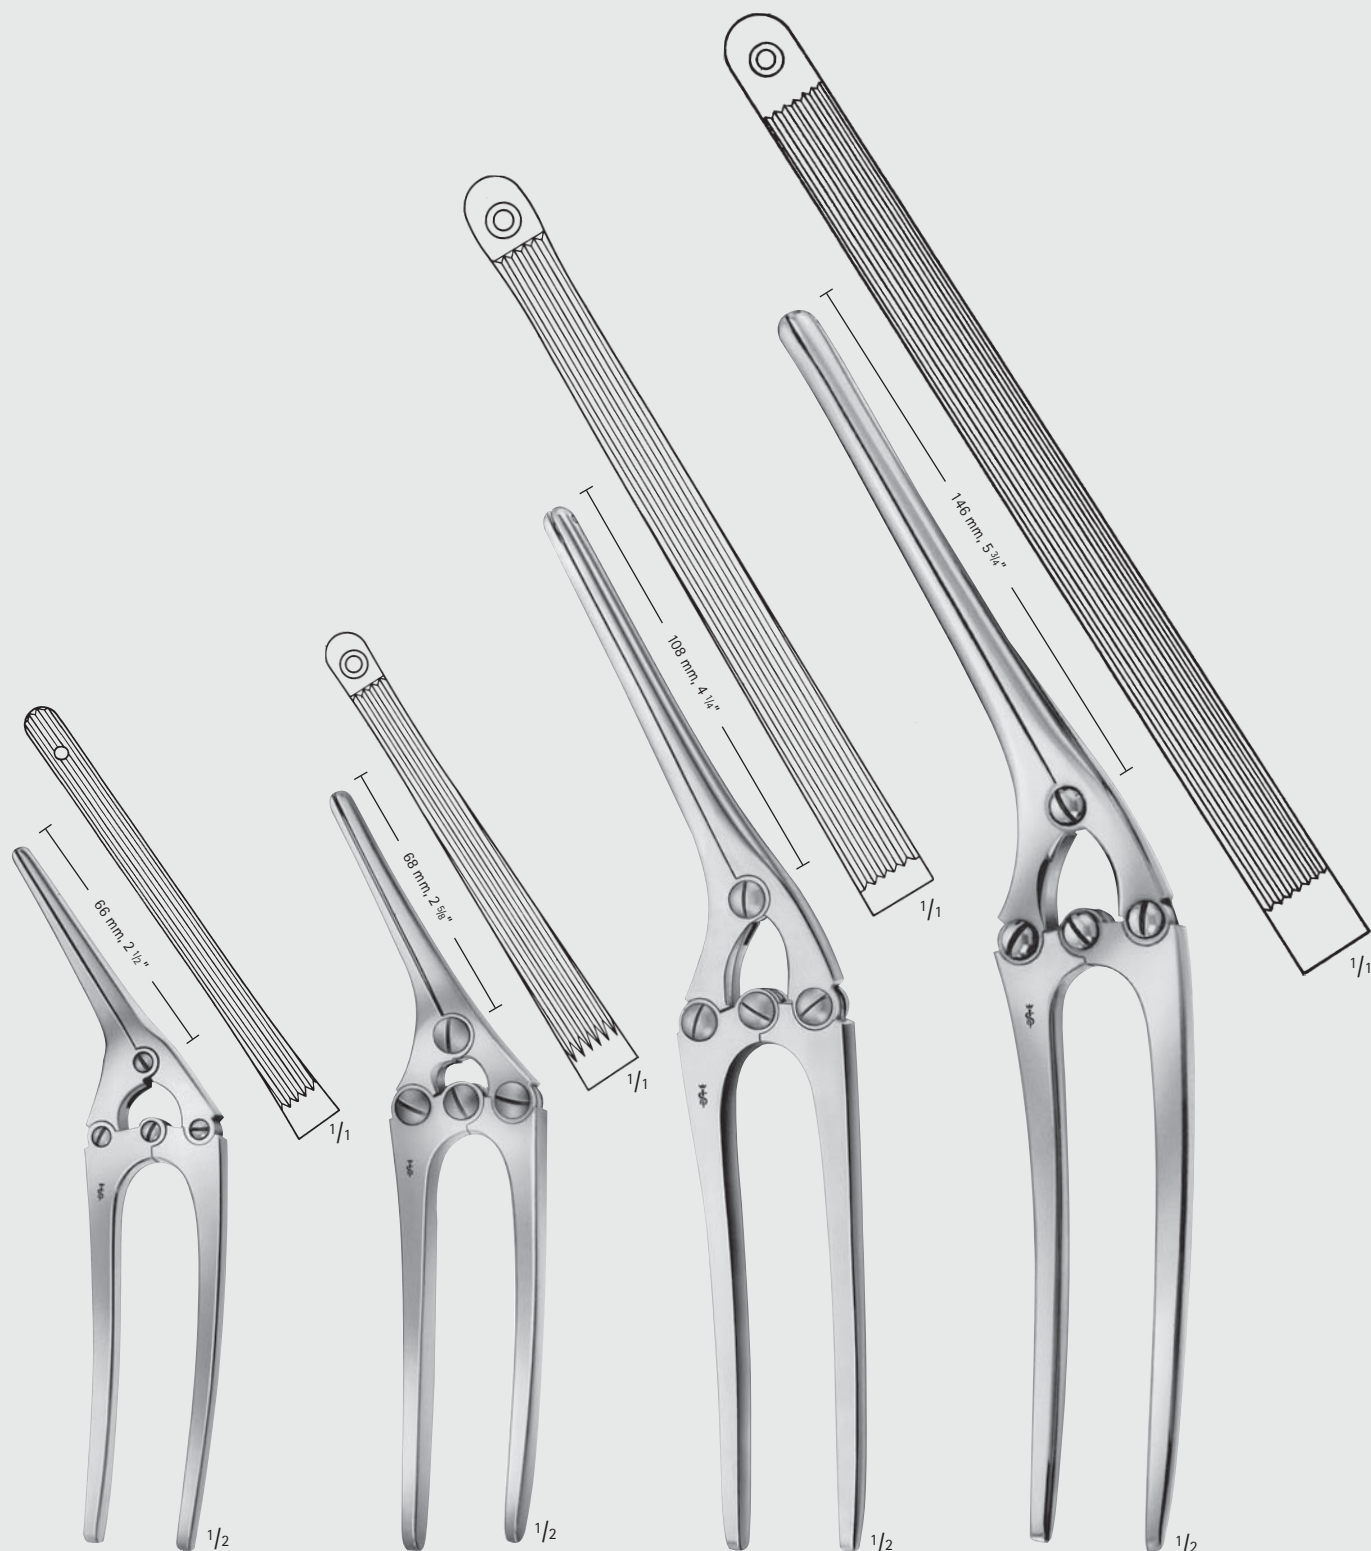

DICK

FB956R-FB958R

WERTHEIM

BJ581R

250 mm, 10"

General Surgery

Abdominal and Intestinal Forceps

GENERAL SURGERY

PARKER-KERR Forceps

Catalog Number	Jaw	Length (in.)
EA365R	SLIGHT-CVD	9 3/4

Abdominale Chirurgie – Abdominal Surgery

Darm- und Magenquetschklemmen

Intestinal and Pylorus Clamps

EA

PAYR

EA305R

Darmquetschklemme,
leichtes Modell,
für Kinder

Intestinal clamp
light pattern,
for children

180 mm, 7"

PAYR

EA306R

200 mm, 8"

PAYR

EA309R