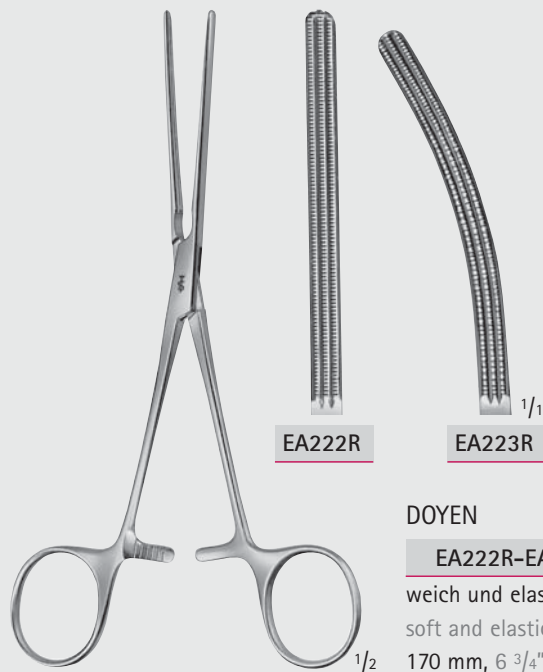

MAYO-ROBSON

EA216R-EA217R

250 mm, 10"

MILLIMETERS

Abdominale Chirurgie – Abdominal Surgery
 Darmklemmen für Kinder
 Intestinal Clamps for Children

EA

BAINBRIDGE
 EA106R-EA107R
 155 mm, 6"

ALLEN
 EA114R
 155 mm, 6"

BABY-KOCHER
 EA116R-EA117R
 sehr elastisch
 very elastic
 130 mm, 5 1/8"

AIRAUMATA®

BABY-KOCHER
 EA220R-EA221R
 weich und elastisch
 soft and elastic
 130 mm, 5 1/8"

MILLIMETERS

Abdominale Chirurgie – Abdominal Surgery

Darmklemmen, weich federnd

Intestinal Clamps, Soft Elastic

EA

EA120R

EA121R

1/1

DOYEN

EA120R-EA121R

elastisch

elastic

1/2 165 mm, 6 1/2"

ARAUMATA®

EA222R

EA223R

1/1

DOYEN