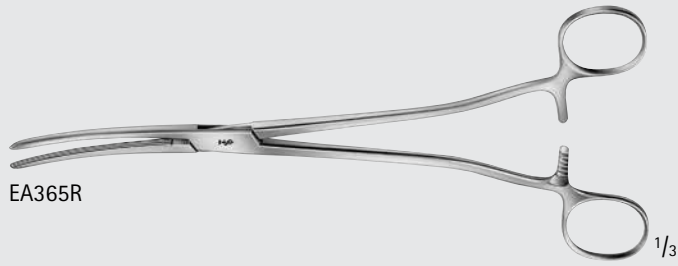

Klemmen – Forceps

Klemmzangen

Clamps and Compression Forceps

DE BAKEY Zahnung

Toothing DE BAKEY

AIRAUMATA®

BJ

FB956R	FB957R	FB958R
255 mm	265 mm	275 mm
10"	10 1/2"	10 3/4"

DICK

FB956R-FB958R

WERTHEIM

BJ581R

250 mm, 10"

General Surgery

Abdominal and Intestinal Forceps

GENERAL SURGERY

PARKER-KERR Forceps

Catalog Number	Jaw	Length (in.)
EA365R	SLIGHT-CVD	9 3/4

Abdominale Chirurgie – Abdominal Surgery

Darm- und Magenquetschklemmen

Intestinal and Pylorus Clamps

EA

PAYR

EA305R

Darmquetschklemme,
leichtes Modell,
für Kinder

Intestinal clamp
light pattern,
for children

180 mm, 7"

PAYR

EA306R

200 mm, 8"

PAYR

EA309R