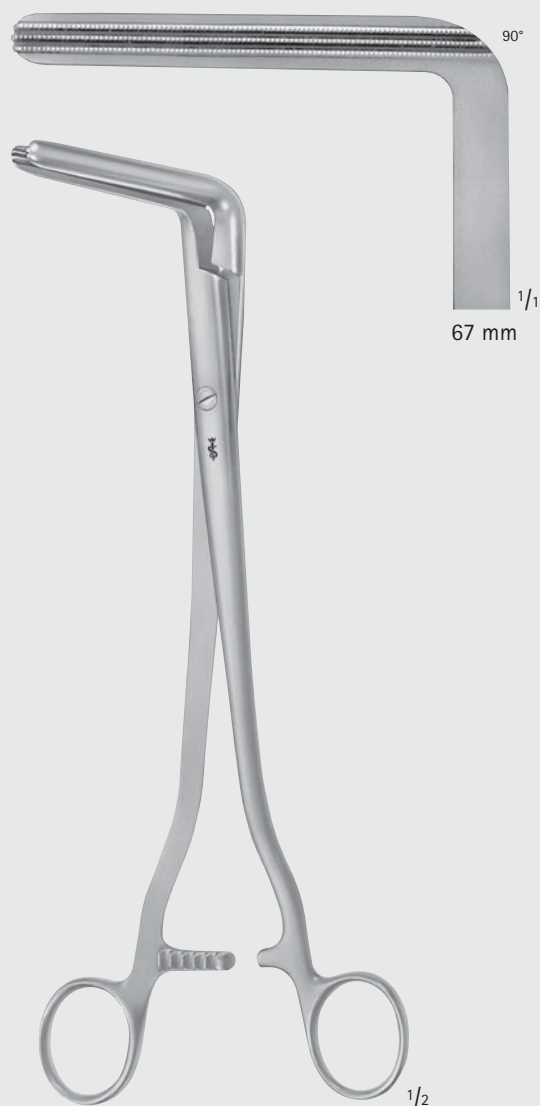

Klemmen – Forceps

Klemmzangen

Clamps and Compression Forceps

DE BAKEY Zahnung

Toothing DE BAKEY

AIRAUMATA®

BJ

FB956R	FB957R	FB958R
255 mm	265 mm	275 mm
10"	10 1/2"	10 3/4"

DICK

FB956R-FB958R

WERTHEIM

BJ581R

250 mm, 10"

General Surgery

Abdominal and Intestinal Forceps

GENERAL SURGERY

Darmquetschklemme,
leichtes Modell,
für Kinder

Intestinal clamp
light pattern,
for children

180 mm, 7"

PAYR

EA306R

200 mm, 8"

PAYR

EA309R