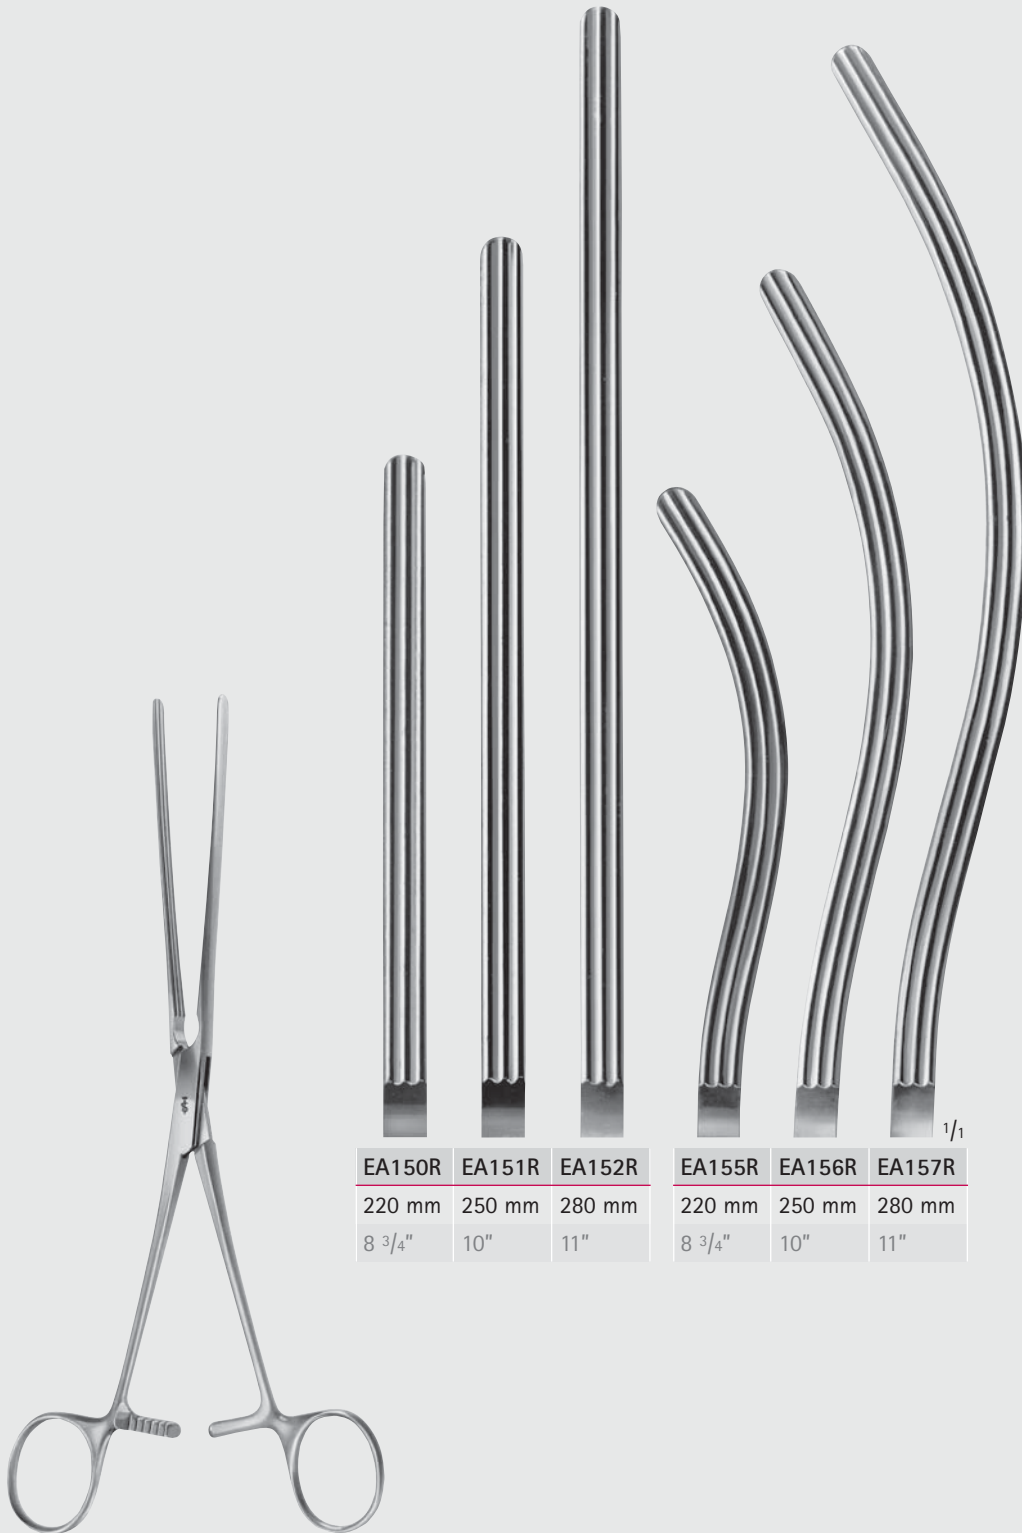

Abdominale Chirurgie – Abdominal Surgery

Darmklemmen, weich federnd
Intestinal Clamps, Soft Elastic

EA

EA150R	EA151R	EA152R	EA155R	EA156R	EA157R
220 mm	250 mm	280 mm	220 mm	250 mm	280 mm
8 3/4"	10"	11"	8 3/4"	10"	11"

KOCHER

EA150R-EA157R

sehr weich und elastisch
very soft and elastic