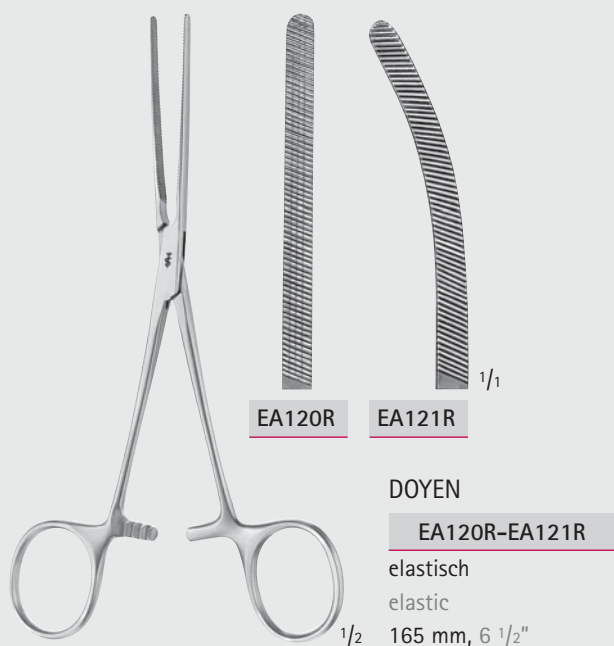

MAYO-ROBSON

EA216R-EA217R

250 mm, 10"

MILLIMETERS

Abdominale Chirurgie – Abdominal Surgery
 Darmklemmen für Kinder
 Intestinal Clamps for Children

EA

BAINBRIDGE
 EA106R-EA107R
 155 mm, 6"

ALLEN
 EA114R
 155 mm, 6"

BABY-KOCHER
 EA116R-EA117R
 sehr elastisch
 very elastic
 130 mm, 5 1/8"

AIRAUMATA®

BABY-KOCHER
 EA220R-EA221R
 weich und elastisch
 soft and elastic
 130 mm, 5 1/8"

MILLIMETERS

Abdominale Chirurgie – Abdominal Surgery

Darmklemmen, weich federnd

Intestinal Clamps, Soft Elastic

EA

EA120R

EA121R

1/1

DOYEN

EA120R-EA121R