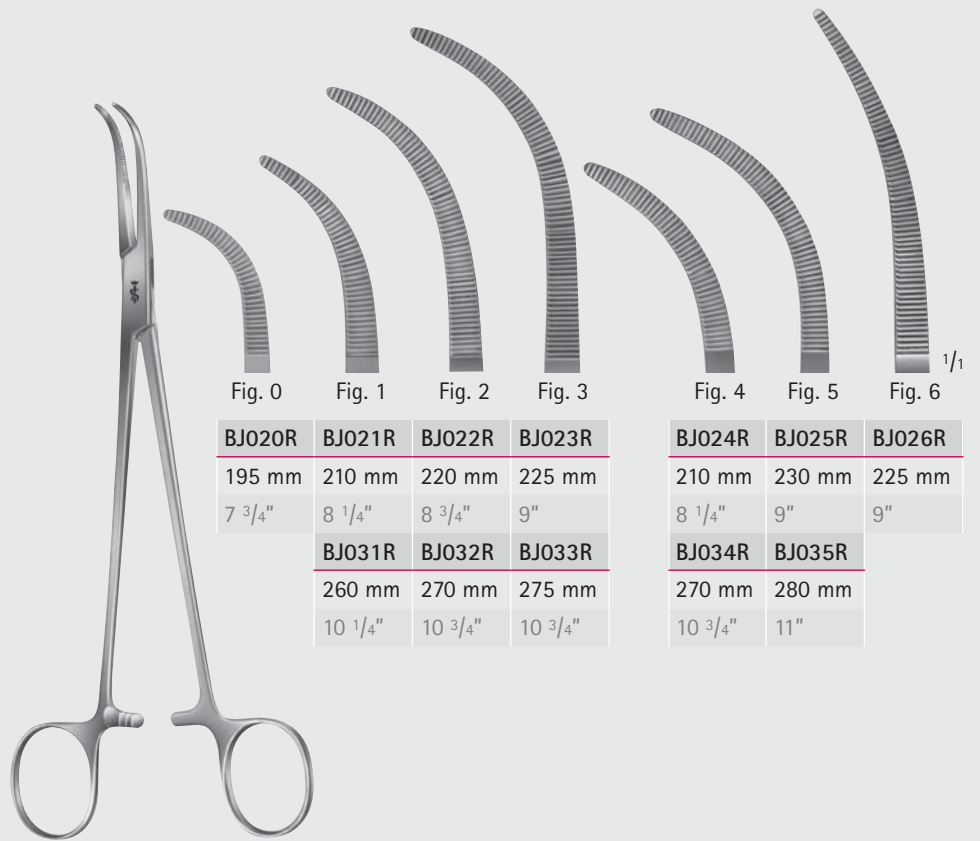

185 mm, 7 1/4"

BJ015R	BJ016R	BJ017R	BJ018R
185 mm	210 mm	215 mm	220 mm
7 1/4"	8 1/4"	8 1/2"	8 3/4"

BJ015R-BJ018R

S-förmig gebogen, grazil
S-shaped, delicate

MILLIMETERS

Klemmen – Forceps
 Präparier- und Ligaturklemmen
 Dissecting- and Ligature Forceps

BJ

OVERHOLT-MIXTER

BJ019R

205 mm, 8"

Fig. 0	Fig. 1	Fig. 2	Fig. 3	Fig. 4	Fig. 5	Fig. 6
BJ020R	BJ021R	BJ022R	BJ023R	BJ024R	BJ025R	BJ026R
195 mm	210 mm	220 mm	225 mm	210 mm	230 mm	225 mm
7 3/4"	8 1/4"	8 3/4"	9"	8 1/4"	9"	9"
BJ031R	BJ032R	BJ033R		BJ034R	BJ035R	
260 mm	270 mm	275 mm		270 mm	280 mm	
10 1/4"	10 3/4"	10 3/4"		10 3/4"	11"	