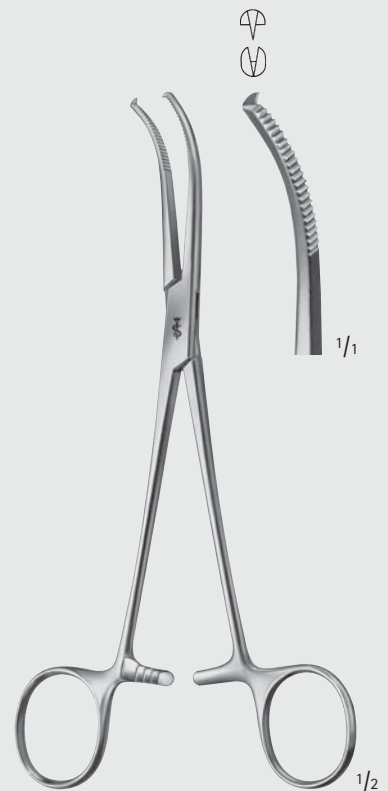

MIKULICZ

BJ315R

185 mm, 7 1/4"