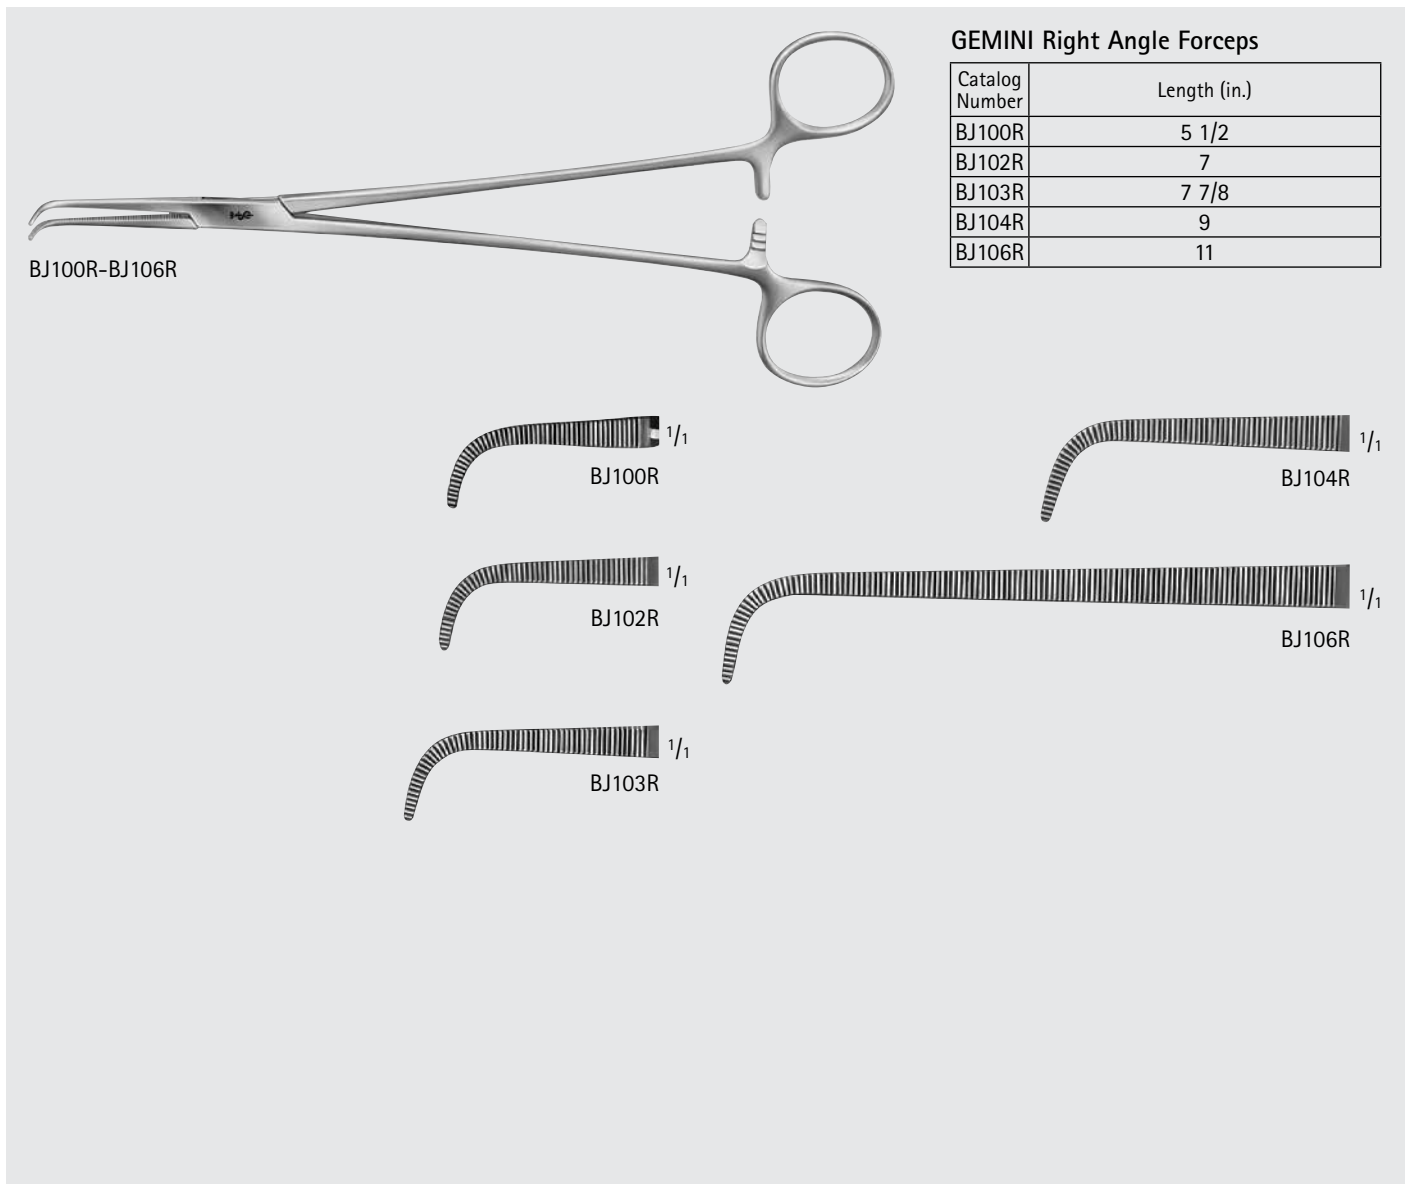

Präparier- und Ligaturklemmen

Dissecting- and Ligature Forceps

FB486R
81 mm

FB487R
81 mm

80 mm
1/1

70 mm
1/1

DE BAKEY-RUMEL

FB486R	250 mm	10"
FB487R	245 mm	9 3/4"

DE BAKEY-MIXTER

FB497R
285 mm, 11 1/4"

DE BAKEY-MC QUIGG-MIXTER

FB496R
210 mm, 8 1/4"

FB

MILLIMETERS

General Surgery

Dissecting and Right Angle Forceps

GEMINI Right Angle Forceps

Catalog Number	Length (in.)
BJ100R	5 1/2
BJ102R	7
BJ103R	7 7/8
BJ104R	9
BJ106R	11

BJ100R-BJ106R

BJ037R-BJ039R

HOLLE Forceps, Delicate

Catalog Number	Length (in.)
BJ037R	5 3/4
BJ038R	7 1/4
BJ039R	9 1/4

Cardiovascular

Vascular Clamps

SEMB Suture Forceps

Catalog Number	Jaw	Length (in.)
FB961R	HEAVY-CVD	9 1/2

FB961R

1/2

FB961R

1/1