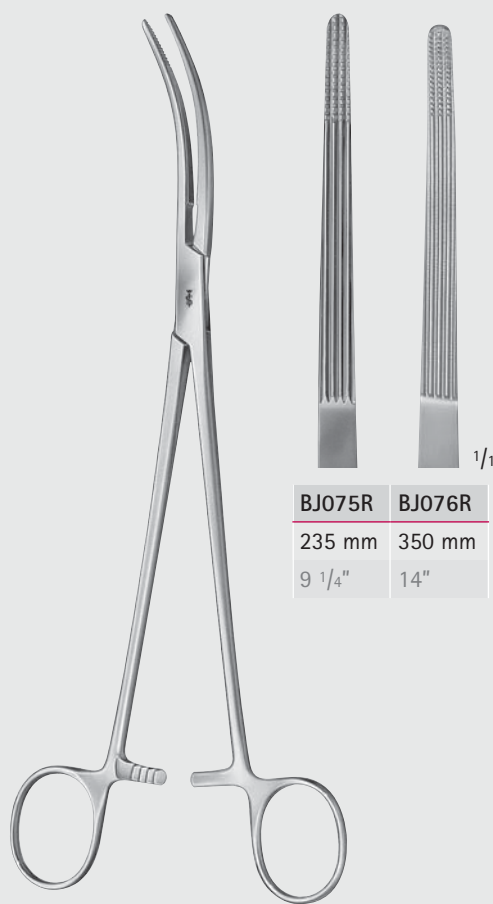

KIEBACK

BJ075R-BJ076R

Ureter-Tunnelier-Klemme, aufgebogen
Ureteral tunnel clamp curved on flat

BJ075R

235 mm
9 1/4"

BJ076R

350 mm
14"