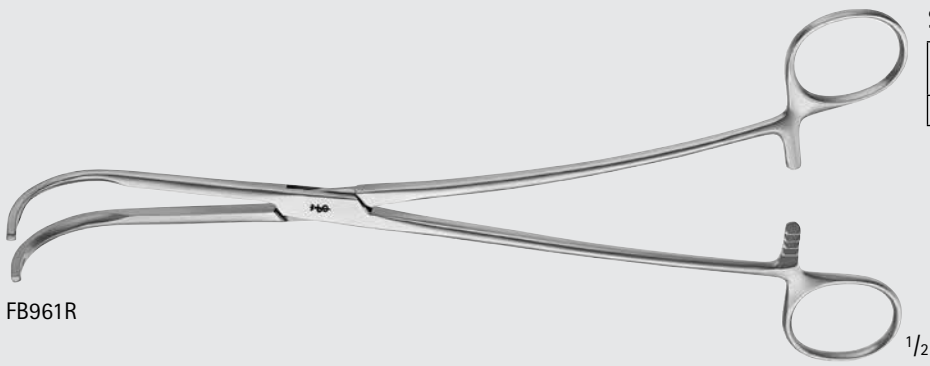

GEMINI Right Angle Forceps

Catalog Number	Length (in.)
BJ100R	5 1/2
BJ102R	7
BJ103R	7 7/8
BJ104R	9
BJ106R	11

BJ100R-BJ106R

BJ037R-BJ039R

HOLLE Forceps, Delicate

Catalog Number	Length (in.)
BJ037R	5 3/4
BJ038R	7 1/4
BJ039R	9 1/4

Cardiovascular

Vascular Clamps

SEMB Suture Forceps

Catalog Number	Jaw	Length (in.)
FB961R	HEAVY-CVD	9 1/2

FB961R

1/2

FB961R

1/1