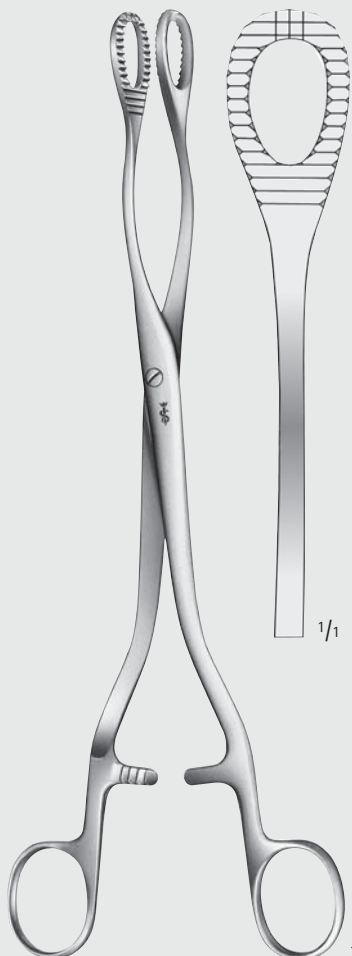

BF123R

1/1

1/2

HEYWOOD-SMITH

E0310R

250 mm, 10"