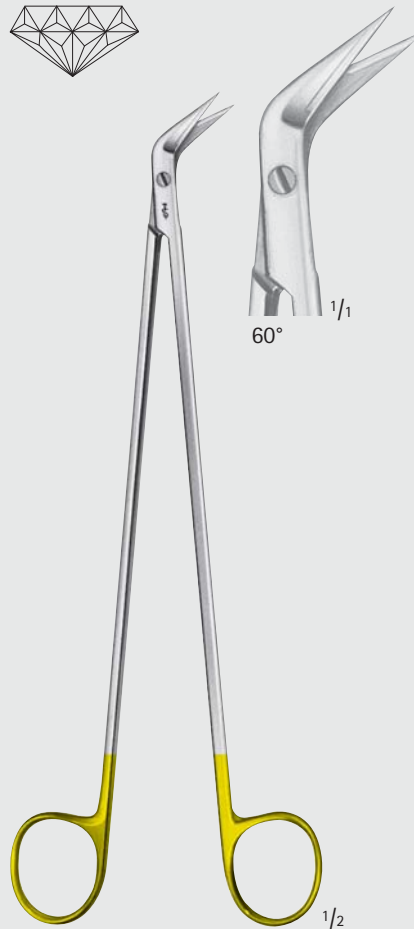

60°

^{1/1}

^{1/2}

DE BAKEY

BC245R

220 mm, 8 ^{3/4}"